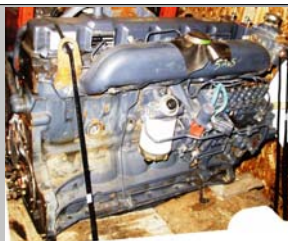

Perkins

354.4 out of 760 & 860 MF Combines
236 out of 175 MF Tractors

\$Call

Many more engines in stock.
Please call with your application.

Ford Genesis 7.5 litre

out of Ford 8970 Tractor
(fuel system included)

\$8900 (exchange)

Cummins L10

Out of Case IH 9150 Tractor
(fuel system included)

\$8500 (exchange)

Swathmaster Pickup

off NH TX36

\$4000

Featured Salvage